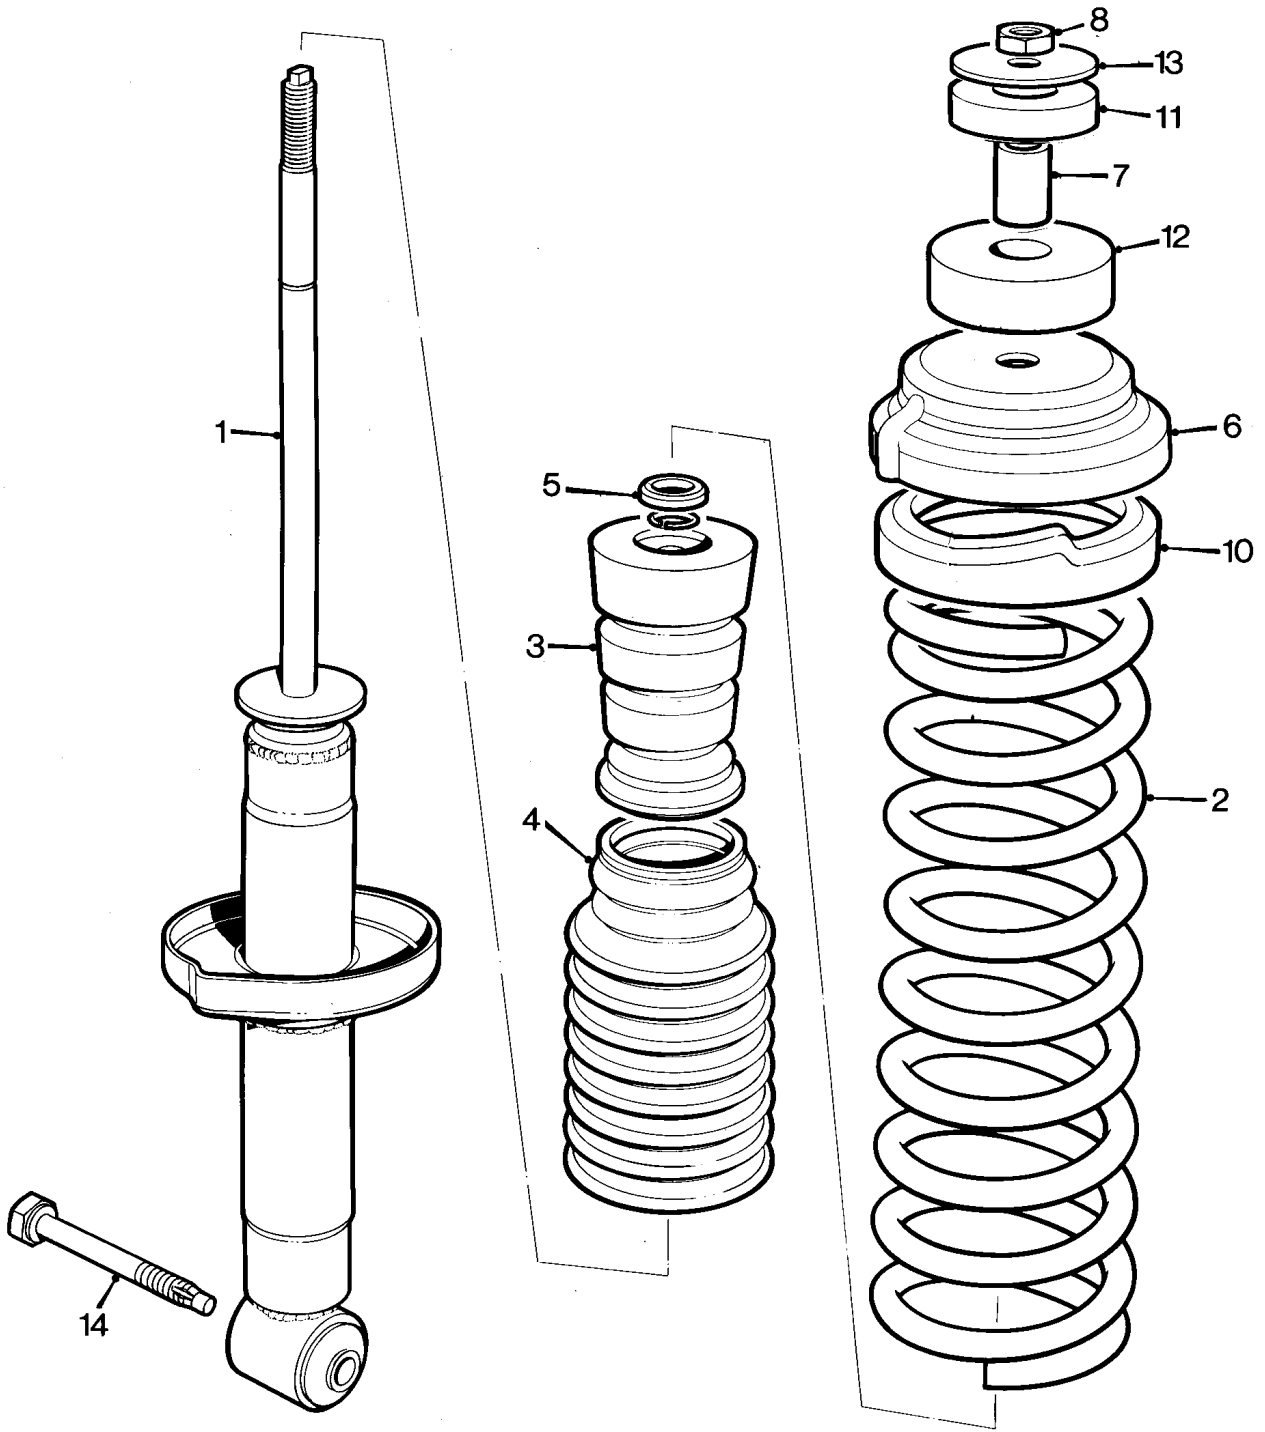

MAESTRO RANGE (JAN 1986 ON VIN 367395) - REAR SUSPENSION-SALOON.

Page 1

REAR SUSPENSION-SALOON. Page 1 Illustration

	Part Number	Description	Qty	Change Point	Remarks
1	GSA 431	Damper-rear(Armstrong)	2	(V)367395 TO 545365	Except MG EFi
1	GSA 2064	Damper-rear(Armstrong)	2		MG EFi
1	GSA 489	DAMPER-REAR(WOODHEAD)	2	(V)545366 TO 608774	1300cc,1600cc
	GSA 431	Damper-rear(Armstrong)	2	(V)608775 ON	
1	GSA 2104	Damper-rear	2	(V)545366 TO 610739	MG EFi and Advantage
	GSA 2064	Damper-rear	2	(V)610740 ON	
2	NAM 2382	Spring-coil	NLA		Use GSV 1097
2	GSV 1097	Spring-coil	2		
1	GSA 72061	Damper-rear(Armstrong)	2		Except UK or
1	GSA 2080	Damper-rear(Woodhead)	2		Europe
1	GSA 2105	Damper-rear heavy duty	2	(V)545366 TO 630705	
	GSA 2046	Damper-rear heavy duty	2	(V)630706 ON	
2	NAM 4526	Spring-coil heavy duty	NLA		Use GSV 1129
2	GSV 1129	Spring-coil	2		
3	NAM 3587	Aid-spring	2		
4	NAM 1152	Bellows	2		
	ADU 6532	Circlip(Armstrong)	2		
5	NAM 3580	Collar-support(Armstrong)	2		
6	NAM 3957	Seat-spring-upper	2		
7	NAM 1247	Spacer-top	2	(V)367395 TO 545365	
7	NAM 7934	Spacer-top	2	(V)545366 ON	
8	GHF 214	Nut-hex	2		
10	NAM 3958	Insulator-spring	2		
11	NAM 1180	Mounting-rubber-upper-small	2		
12	NAM 1181	Mounting-rubber-upper-large	2		
13	NAM 5968	Washer-mounting rubber-upper	2		
14	ADU 8347	Bolt-strut-lower	2		