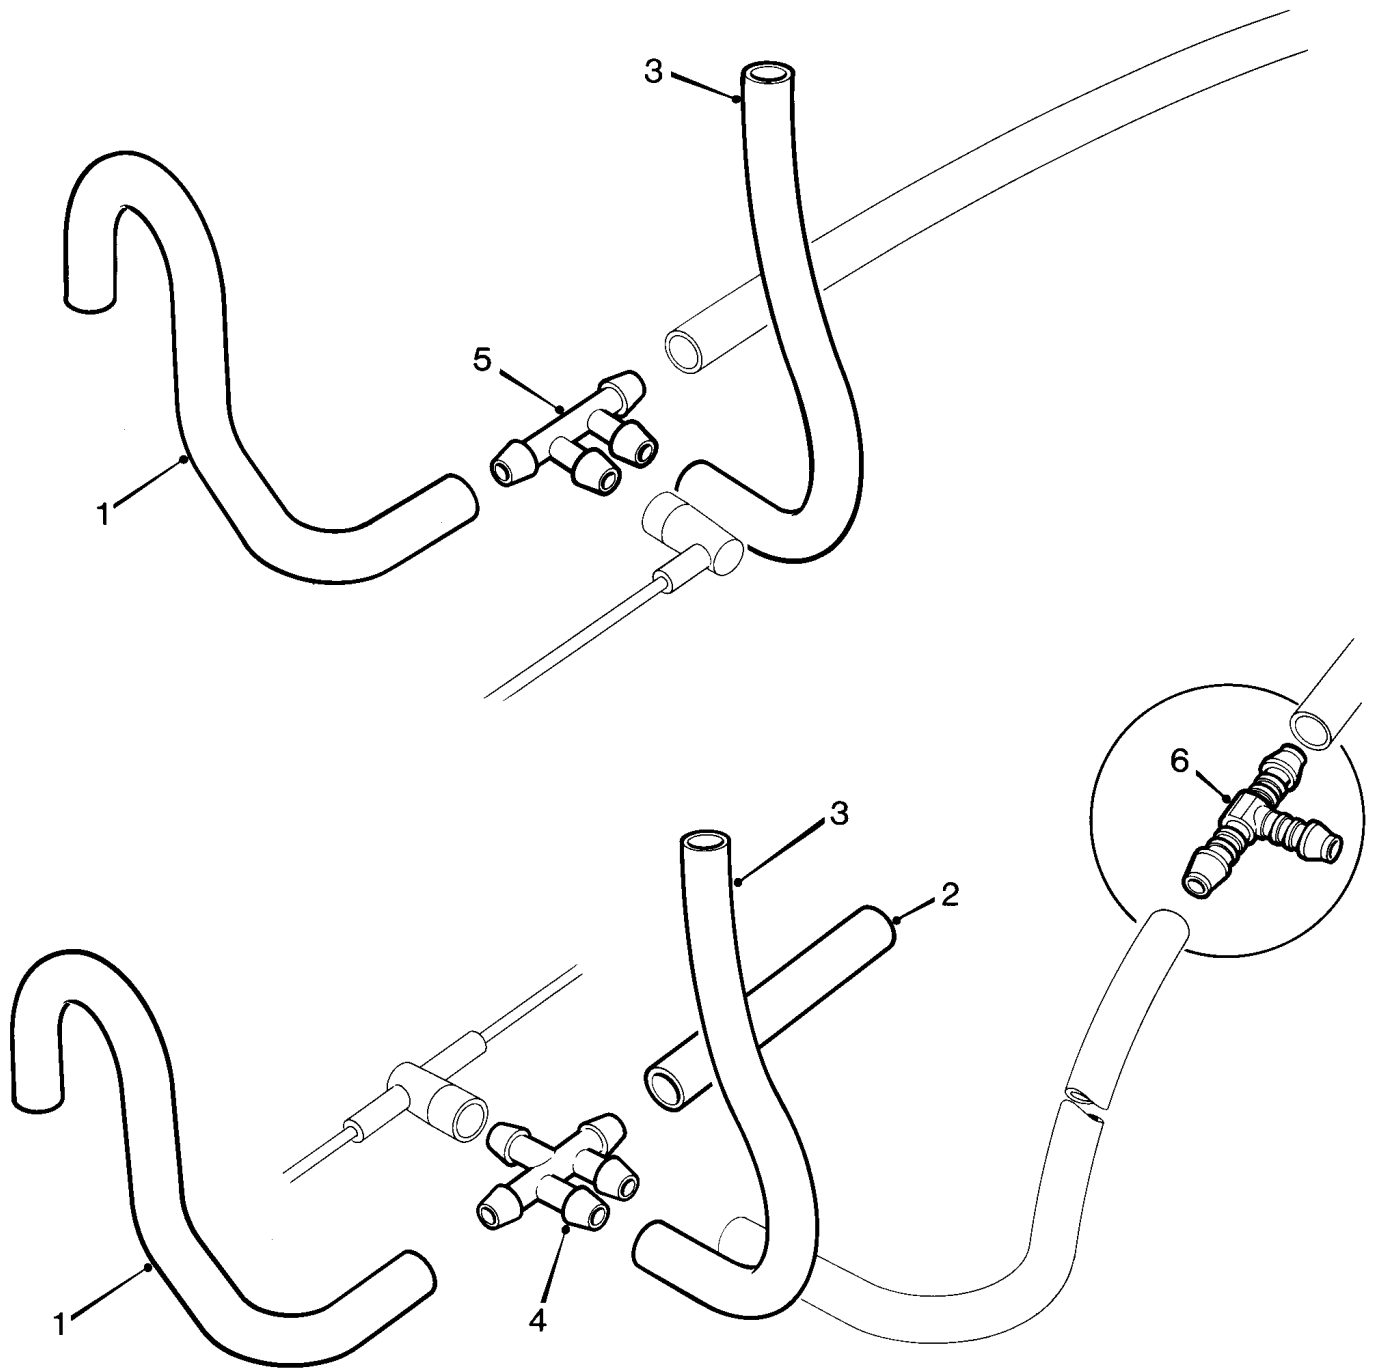

MAESTRO RANGE (TO JAN 1986 VIN 367394) - VACUUM PIPE. Page 1

VACUUM PIPE. Page 1 Illustration

	Part Number	Description	Qty	Change Point	Remarks
1	TAM 1144	Pipe-vacuum-manifold to connector	1		
2	TAM 1146	Pipe-vacuum-connector to carburetter 56mm	1		Manual
2	37H 6844 M	Pipe-vacuum-connector to carburetter 76mm	1		Automatic
	TAM 1480	Pipe-vacuum-manifold to 'T'piece	1		1300 Switzerland
	TAM 1481	Pipe-vacuum-'T'piece to connector	1		
	TAM 1482	Pipe-vacuum-connector to carburetter	1		
3	CAM 8734	Pipe-vacuum-connector to air cleaner	1		
	ADU 8356	Connector-straight	1		Automatic
	CAM 9873	Hose-straight connector to multi connector-70mm	1		
4	TAM 1304	Connector-5 way	1		
5	TAM 1148	Connector-4 way	1		
	TAM 1843	Connector-4 way	1		
6	AFU 2515	'T' piece	1		
	TAM 1833	'T' piece-vacuum pipe	1		1300 Manual choke

MH 0917